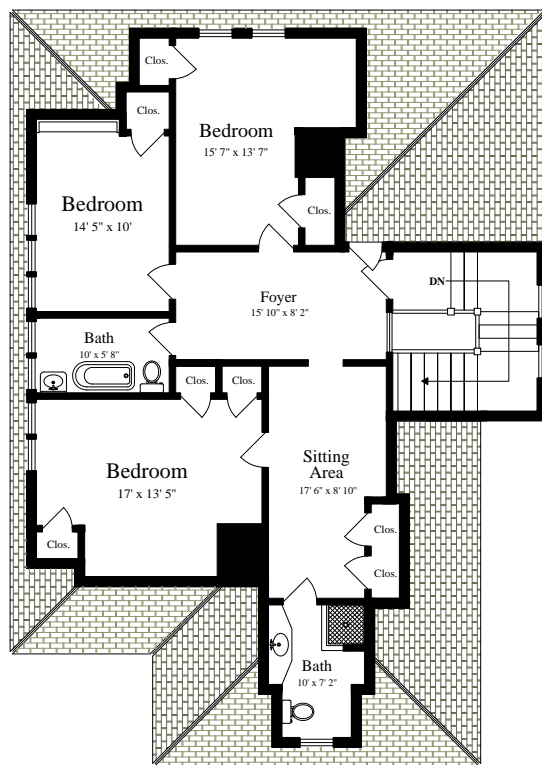

© 2019 Designs by John Clark, All Rights Reserved

25 Pine Ridge Road

Newton, Massachusetts 02468

SECOND FLOOR
(ceiling = 8' 2")

THIRD FLOOR
(ceiling = 7' 9")

The details and specifications of these floor plans are approximations only. No warranties are made as to their accuracy. For more information visit us at www.designsbyjohnclark.com

© 2019 Designs by John Clark, All Rights Reserved

25 Pine Ridge Road
Newton, Massachusetts 02468

LOWER LEVEL
(ceiling = 7' 9")

The details and specifications of these floor plans are approximations only. No warranties are made as to their accuracy. For more information visit us at www.designsbyjohnclark.com

© 2019 Designs by John Clark, All Rights Reserved

25 Pine Ridge Road
Newton, Massachusetts 02468

SECOND FLOOR
(ceiling = 8' 2")

The details and specifications of these floor plans are approximations only. No warranties are made as to their accuracy. For more information visit us at www.designsbyjohnclark.com