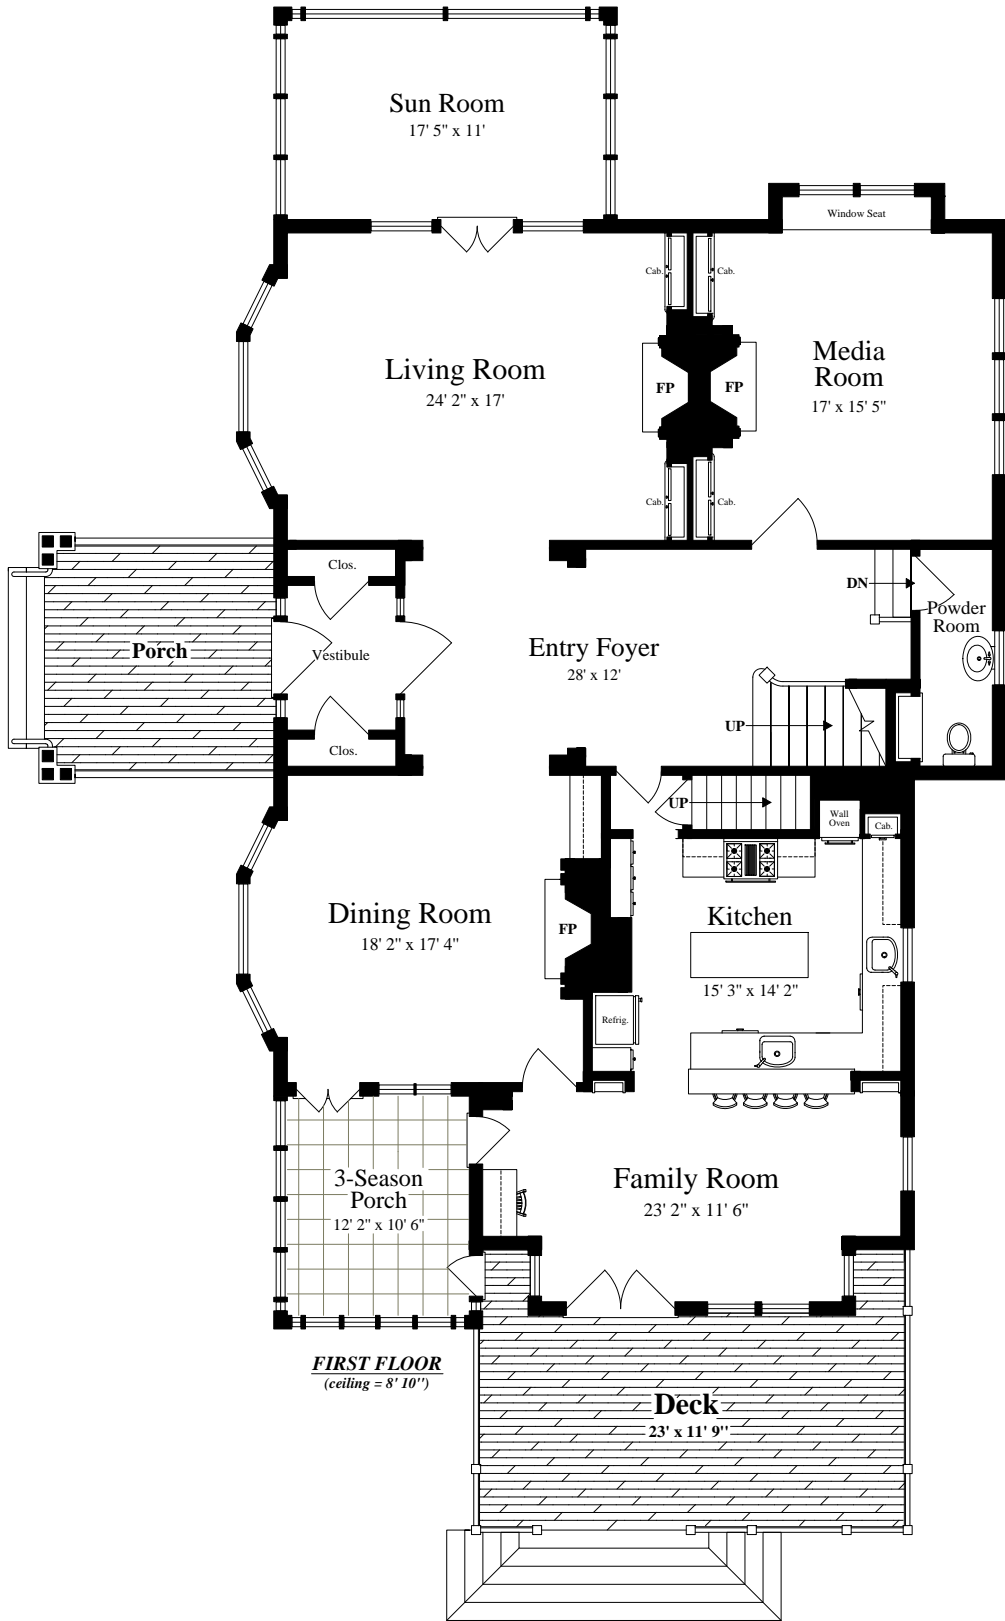

SECOND FLOOR
(ceiling = 8' 2")

THIRD FLOOR
(ceiling = 7' 9")

25 Pine Ridge Road

Newton, Massachusetts 02468

The details and specifications of these floor plans are approximations only. No warranties are made as to their accuracy. For more information visit us at www.designsbyjohnclark.com

© 2019 Designs by John Clark, All Rights Reserved