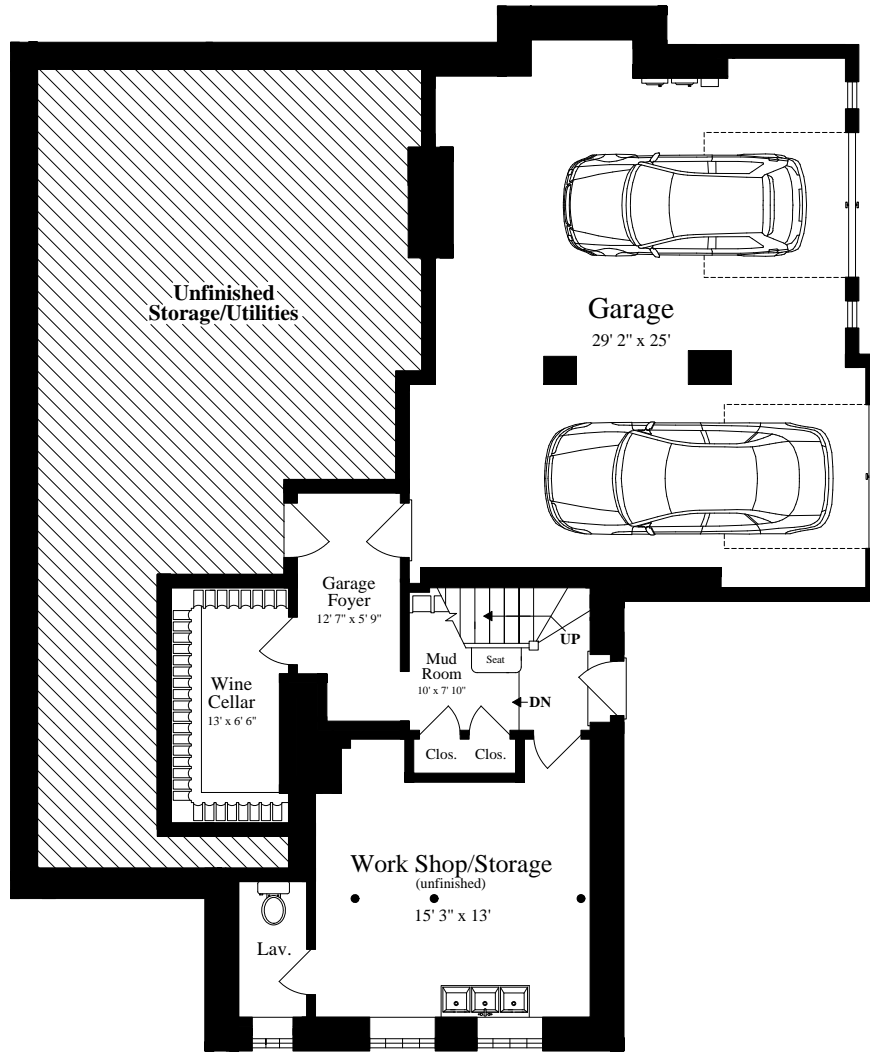

© 2019 Designs by John Clark, All Rights Reserved

25 Pine Ridge Road

Newton, Massachusetts 02468

SECOND FLOOR
(ceiling = 8' 2")

THIRD FLOOR
(ceiling = 7' 9")

The details and specifications of these floor plans are approximations only. No warranties are made as to their accuracy. For more information visit us at www.designsbyjohnclark.com

© 2019 Designs by John Clark, All Rights Reserved

25 Pine Ridge Road

Newton, Massachusetts 02468

The details and specifications of these floor plans are approximations only. No warranties are made as to their accuracy. For more information visit us at www.designsbyjohnclark.com

© 2019 Designs by John Clark, All Rights Reserved

25 Pine Ridge Road
Newton, Massachusetts 02468

LOWER LEVEL
(ceiling = 7' 9")

The details and specifications of these floor plans are approximations only. No warranties are made as to their accuracy. For more information visit us at www.designsbyjohnclark.com