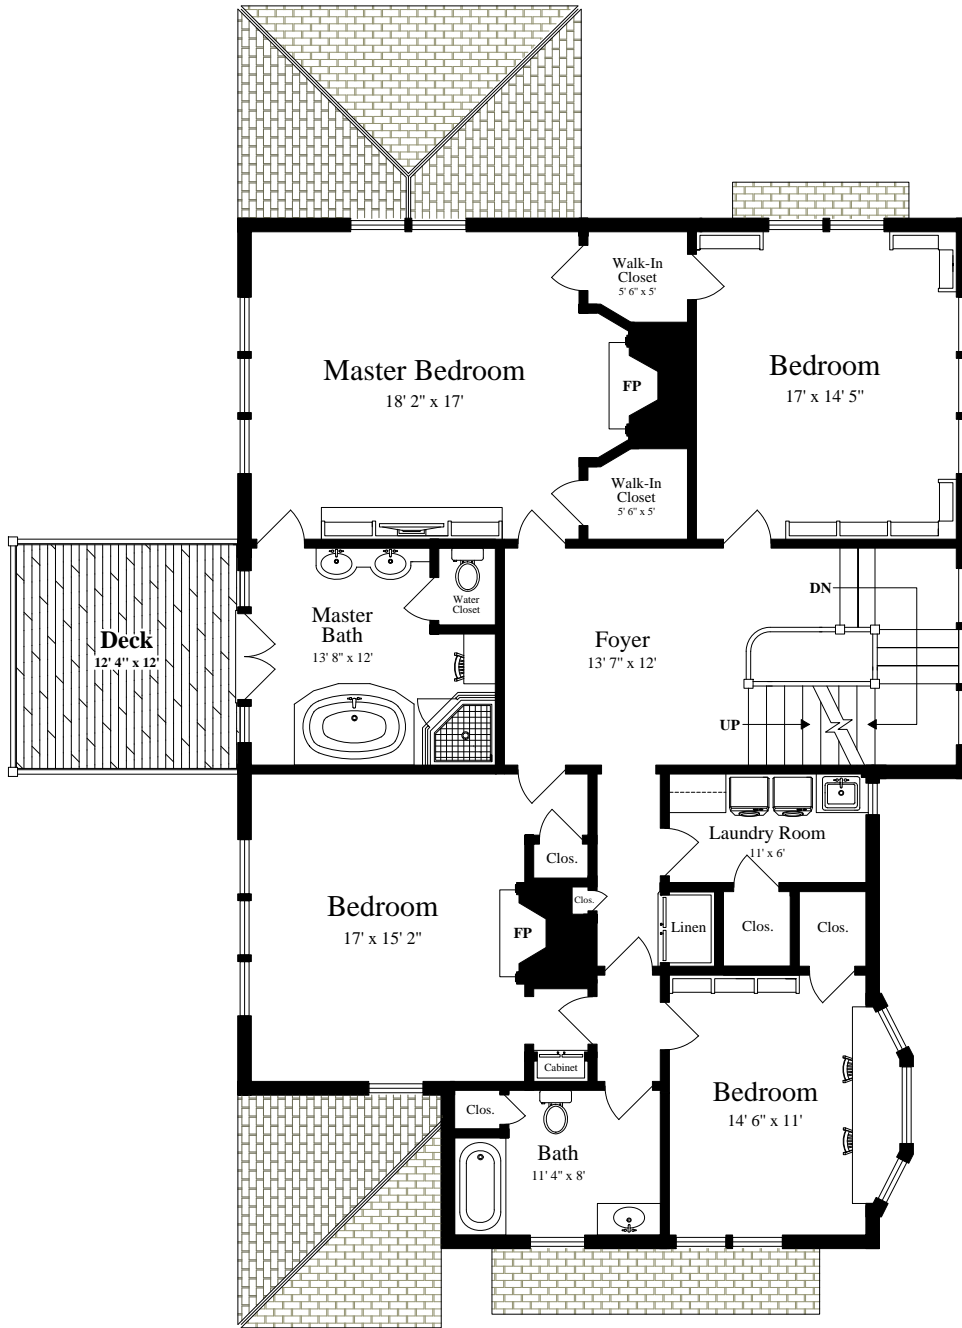

© 2019 Designs by John Clark, All Rights Reserved

25 Pine Ridge Road

Newton, Massachusetts 02468

SECOND FLOOR
(ceiling = 8' 2")

THIRD FLOOR
(ceiling = 7' 9")

The details and specifications of these floor plans are approximations only. No warranties are made as to their accuracy. For more information visit us at www.designsbyjohnclark.com

© 2019 Designs by John Clark, All Rights Reserved

25 Pine Ridge Road
Newton, Massachusetts 02468

LOWER LEVEL
(ceiling = 7' 9")

The details and specifications of these floor plans are approximations only. No warranties are made as to their accuracy. For more information visit us at www.designsbyjohnclark.com

© 2019 Designs by John Clark, All Rights Reserved

25 Pine Ridge Road
Newton, Massachusetts 02468

SECOND FLOOR
(ceiling = 8' 2")

The details and specifications of these floor plans are approximations only. No warranties are made as to their accuracy. For more information visit us at www.designsbyjohnclark.com

© 2019 Designs by John Clark, All Rights Reserved

25 Pine Ridge Road
Newton, Massachusetts 02468

THIRD FLOOR
(ceiling = 7' 9")

The details and specifications of these floor plans are approximations only. No warranties are made as to their accuracy. For more information visit us at www.designsbyjohnclark.com
© 2019 Designs by John Clark, All Rights Reserved