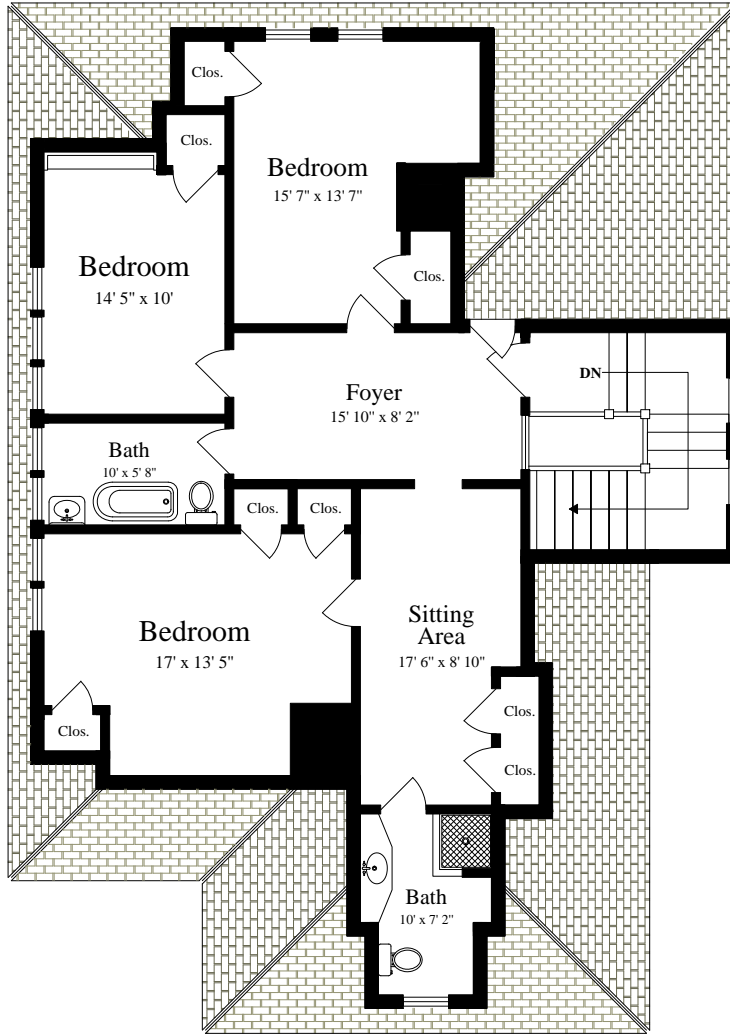

© 2019 Designs by John Clark, All Rights Reserved

25 Pine Ridge Road

Newton, Massachusetts 02468

SECOND FLOOR
(ceiling = 8' 2")

THIRD FLOOR
(ceiling = 7' 9")

The details and specifications of these floor plans are approximations only. No warranties are made as to their accuracy. For more information visit us at www.designsbyjohnclark.com

© 2019 Designs by John Clark, All Rights Reserved

25 Pine Ridge Road
Newton, Massachusetts 02468

LOWER LEVEL
(ceiling = 7' 9")

The details and specifications of these floor plans are approximations only. No warranties are made as to their accuracy. For more information visit us at www.designsbyjohnclark.com

© 2019 Designs by John Clark, All Rights Reserved

25 Pine Ridge Road
Newton, Massachusetts 02468

SECOND FLOOR
(ceiling = 8' 2")

The details and specifications of these floor plans are approximations only. No warranties are made as to their accuracy. For more information visit us at www.designsbyjohnclark.com

© 2019 Designs by John Clark, All Rights Reserved

25 Pine Ridge Road
Newton, Massachusetts 02468

THIRD FLOOR
(ceiling = 7' 9")

The details and specifications of these floor plans are approximations only. No warranties are made as to their accuracy. For more information visit us at www.designsbyjohnclark.com
© 2019 Designs by John Clark, All Rights Reserved