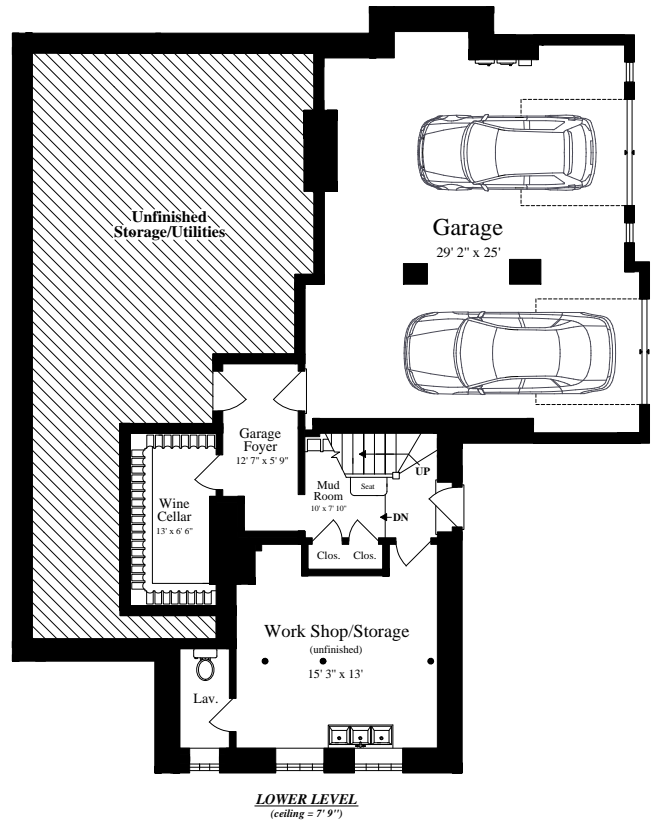

25 Pine Ridge Road

Newton, Massachusetts 02468

The details and specifications of these floor plans are approximations only. No warranties are made as to their accuracy. For more information visit us at www.designsbyjohnclark.com

© 2019 Designs by John Clark, All Rights Reserved