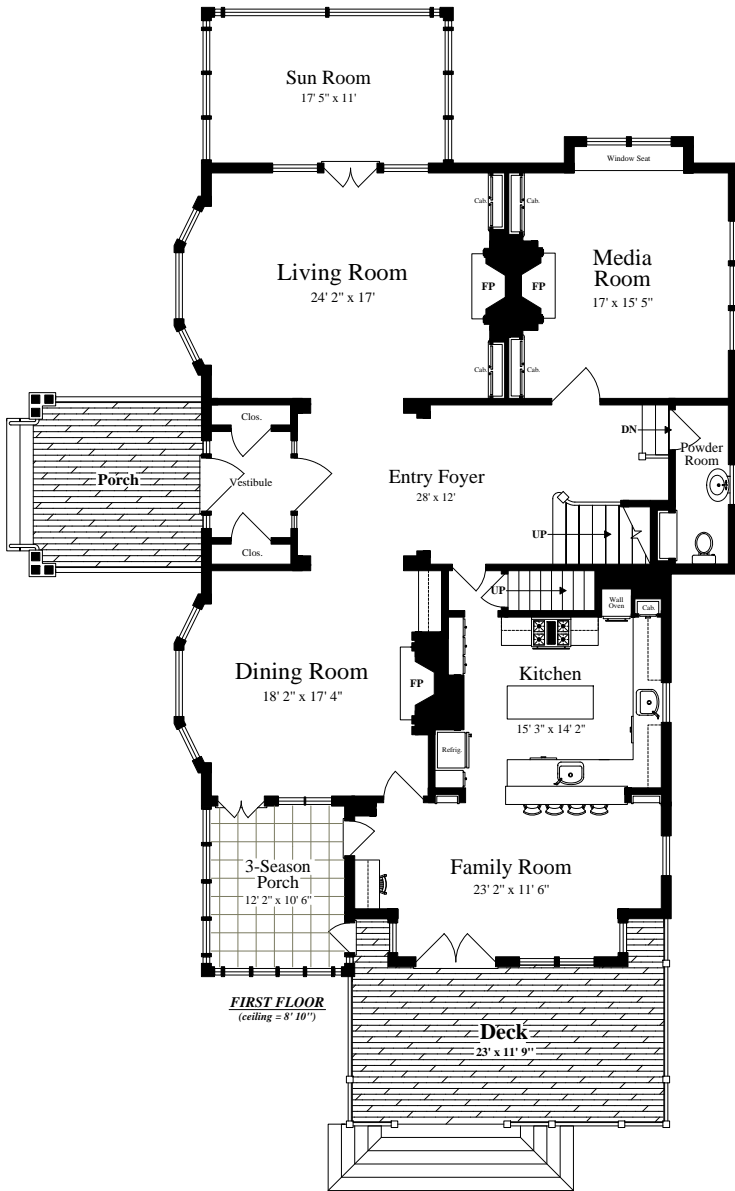

25 Pine Ridge Road

Newton, Massachusetts 02468

The details and specifications of these floor plans are approximations only. No warranties are made as to their accuracy. For more information visit us at www.designsbyjohnclark.com

© 2019 Designs by John Clark, All Rights Reserved