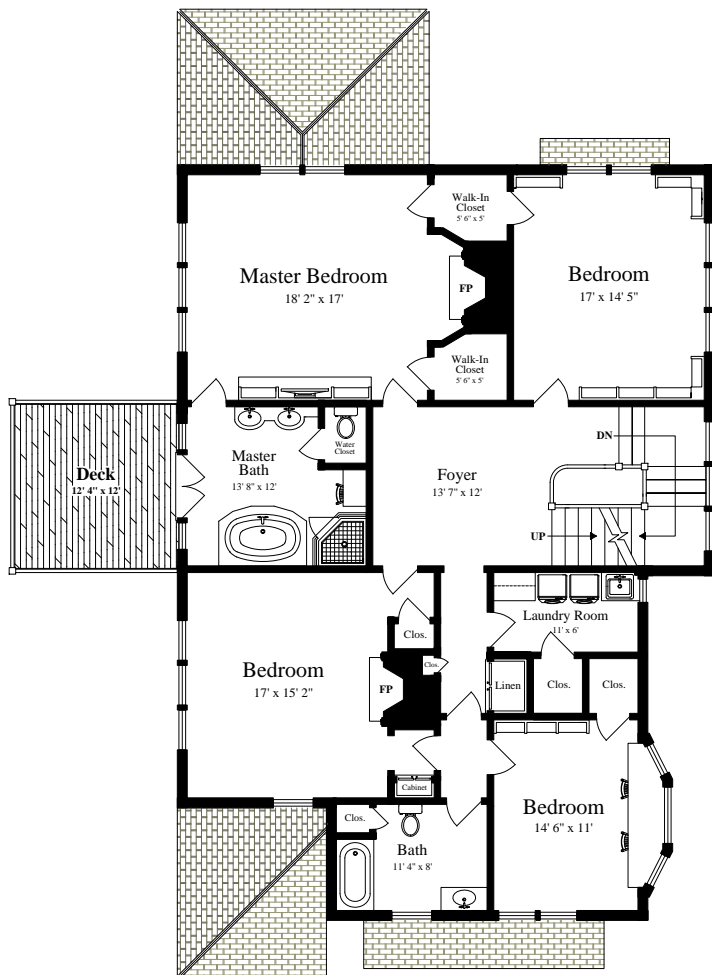

© 2019 Designs by John Clark, All Rights Reserved

25 Pine Ridge Road

Newton, Massachusetts 02468

SECOND FLOOR
(ceiling = 8' 2")

THIRD FLOOR
(ceiling = 7' 9")

The details and specifications of these floor plans are approximations only. No warranties are made as to their accuracy. For more information visit us at www.designsbyjohnclark.com